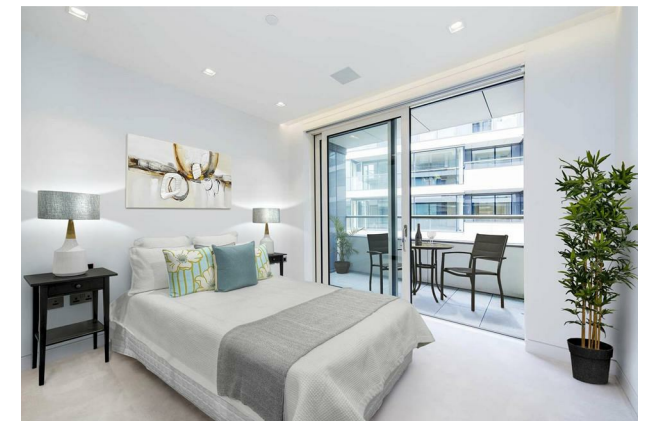

This stylish one-bedroom apartment (approx. 538sq.ft / 50sq.m) occupies the seventh floor of Tudor House, an iconic development on the banks of the River Thames. Situated within the esteemed One Tower Bridge, the apartment boasts a quiet aspect overlooking the communal gardens and offers a haven of tranquillity in the heart of the city. Finished to exacting standards, the interior reflects the sophisticated design vision of Conran & Partners, incorporating state-of-the-art technology and contemporary finishes. The open-plan reception room seamlessly integrates a well-equipped kitchen, creating a spacious and inviting living area. A private balcony provides an ideal space for outdoor relaxation and enjoying the communal gardens.

Further benefits include ample storage, including fitted wardrobes in the bedroom, and a luxurious bathroom suite. Residents of One Tower Bridge have access to a superb range of amenities, including a spa with a swimming pool, Jacuzzi, sauna, and steam room, as well as a well-equipped gymnasium.

- 1 Bedroom
- 538sq.ft (50sq.m)
- Bathroom
- Open Plan Reception & Modern Kitchen
- Balcony
- Views over Communal Gardens
- Residents Gym
- Swimming Pool & Spa Facilities
- 24 Hour Concierge
- Virtual Golf Room